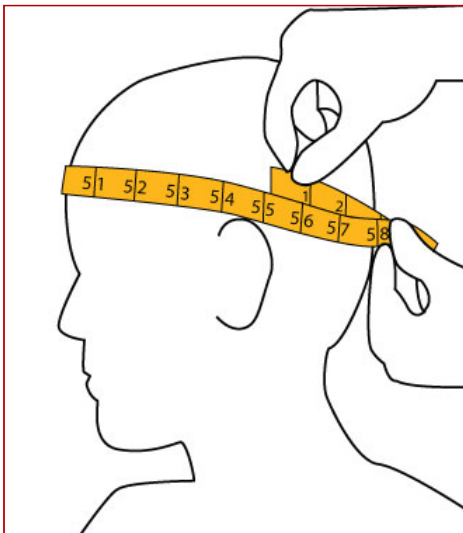

Sport Goggles – Which Size?

The Sport Goggles comes in two sizes, **A** and **B**.

Measure your head circumference

Head circumference	Size
Less than 500 mm	Size B
In between 500 mm and 520 mm	Either Size B or Size A .*
Greater than 520 mm	Size A

* Please consider the comfort of the goggles previously worn as well as the potential growth of the head expected due to development/age.